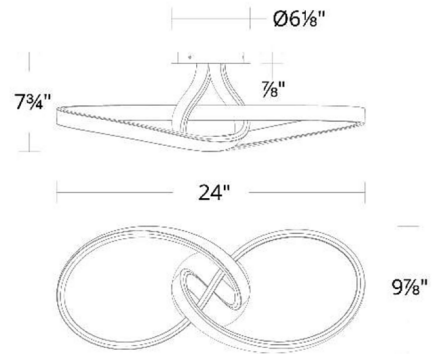

Specifications

COLOR White
BODY FINISH Black
WATTAGE 28W
DIMMER Low Voltage Electronic
DIMENSIONS 24"W x 7.75"H
INTEGRATED LED MODULE 1 x LED/28W/120-277V LED

Technical Information

LAMP LIFE 50000 hours
COLOR RENDERING 90 CRI
LAMP COLOR 3000K
LUMENS/WATT 70.68
LUMINOUS FLUX 1979 lumens

Shown in black / white

CLICK TO VIEW PRODUCT

Notes: