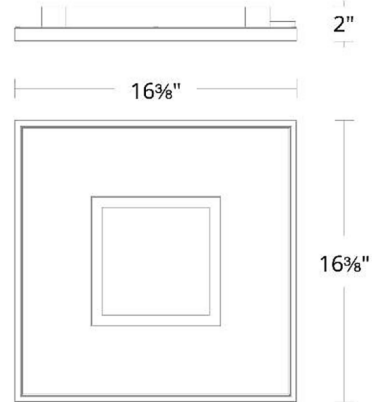

Shown in black / silver