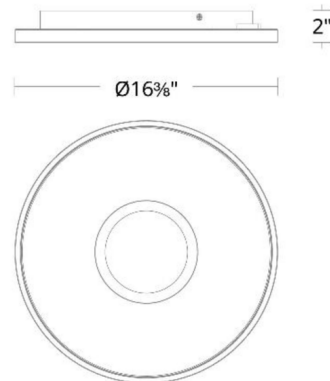

By WAC Lighting

Description

Despite its simple geometric silhouette, the Pinpoint Round Ceiling Light creates a dazzling aesthetic thanks to its integrated LED light source and silver leaf accent. The circular shape of the silver leaf is repeated throughout the fixture's design for a balanced, harmonious expression. Dimmable with ELV (100-10%) or TRIAC (100-5%) dimmers.

Shown in black / silver

Specifications

COLOR	Silver
BODY FINISH	Black
WATTAGE	38W
DIMMER	Low Voltage Electronic
DIMENSIONS	14.38"W x 2"H
INTEGRATED LED MODULE	1 x LED/38W/120-277V LED

Technical Information