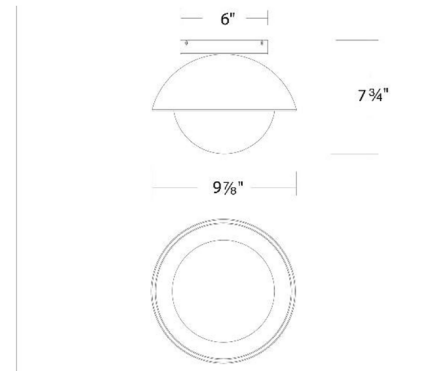

### Specifications

COLOR . . . . . White  
BODY FINISH . . . . . Black  
WATTAGE . . . . . 11W  
DIMMER . . . . . Low Voltage Electronic  
DIMENSIONS . . . . . 9.87"W x 7.25"H  
INTEGRATED LED MODULE . . . . . 1 x LED/11W/120V LED