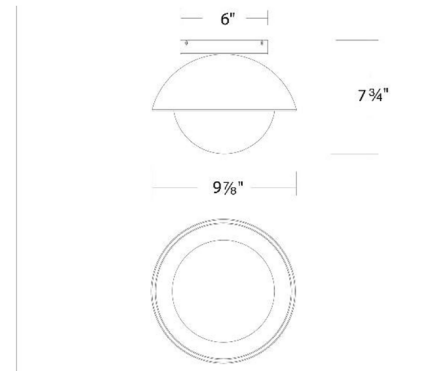

Shown in black / white

CLICK TO VIEW PRODUCT

Notes: