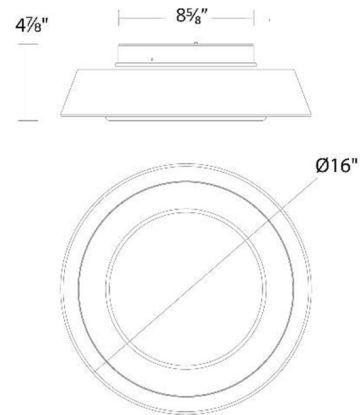

Shown in white