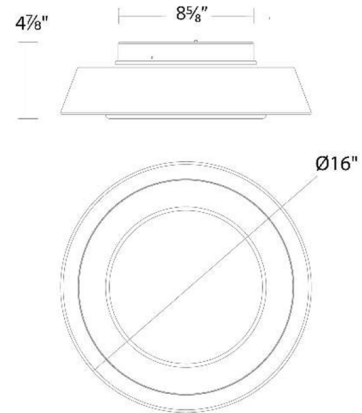

Shown in white