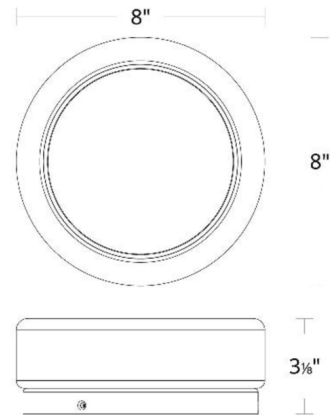

Shown in brushed nickel

Specifications

COLOR	N/A
BODY FINISH	Brushed Nickel
WATTAGE	17W
DIMMER	Low Voltage Electronic
DIMENSIONS	8"W x 3.12"H
INTEGRATED LED MODULE	1 x LED/17W/120V LED

Technical Information