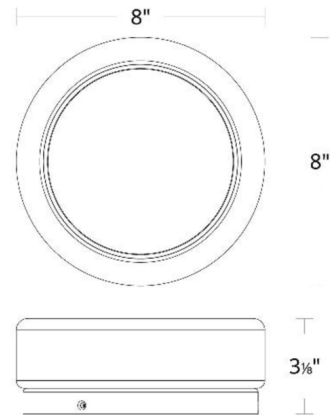

Shown in brushed nickel