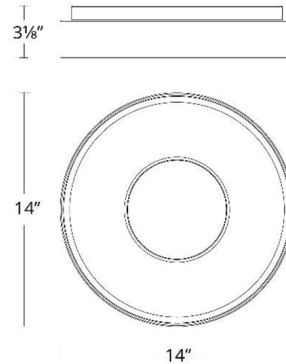

### Specifications

COLOR	Faux Alabaster
BODY FINISH	Black
WATTAGE	26W
DIMMER	Low Voltage Electronic
DIMENSIONS	14"W x 3.12"H
INTEGRATED LED MODULE	1 x LED/26W/120V LED