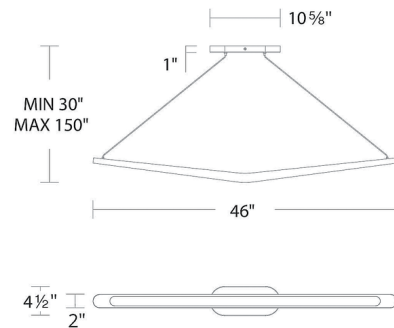

Shown in brushed nickel