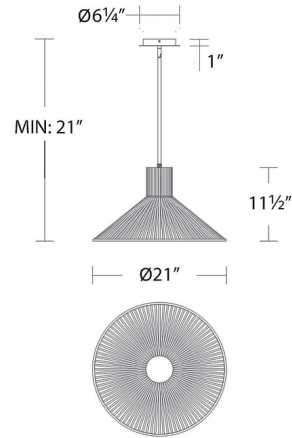

CLICK TO VIEW PRODUCT

Notes: