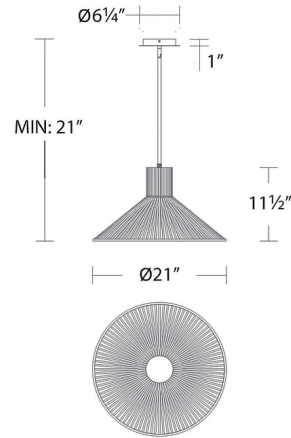

### Description

The Cappe Pendant features a bundle of narrow aluminum rods which splay outwards into a conical shape for a clean-lined modern aesthetic. The basket-style frame surrounds an acrylic dome diffuser and integrated LED light source to provide a soft, ambient glow. Dimmable with ELV (100-10%) or TRIAC (100-5%) dimmers. Sloped ceiling compatible.

### Specifications

COLOR	N/A
BODY FINISH	Black
WATTAGE	15W
DIMMER	Low Voltage Electronic
DIMENSIONS	21"W x 11.5"H
INTEGRATED LED MODULE	1 x LED/15W/120V LED