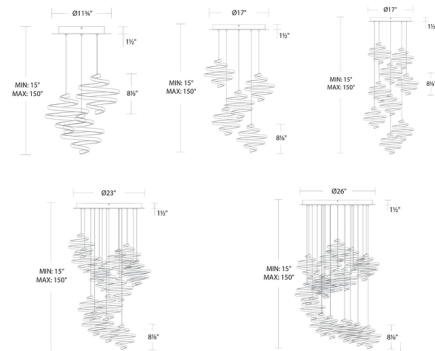

Description

The Whirl Multi Light Pendant features a grouping of spiraling LED strips backed by a black metal frames to provide crisp, clean illumination and a striking visual accent. A CCT-select switch within the canopy allows the color temperature to be set to 2700K/3000K/3500K/4000K at the time of installation. Dimmable with ELV (100-10%) or TRIAC dimmers (100-5%).

Shown in black

Specifications

COLOR	N/A
BODY FINISH	Black
WATTAGE	63W
DIMMER	Low Voltage Electronic
DIMENSIONS	11.75"W x 8.12"H
INTEGRATED LED MODULE	3 x LED/21W/120V LED

Technical Information

LAMP LIFE	50000 hours
COLOR RENDERING	90 CRI
LAMP COLOR	CCT Select
LUMENS/WATT	137.95
LUMINOUS FLUX	2897 lumens