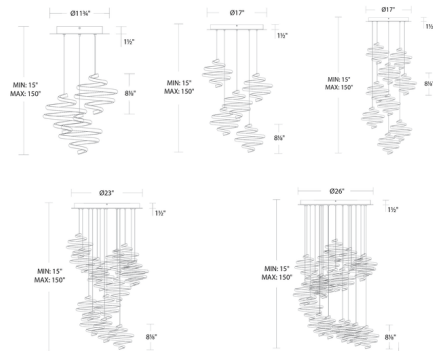

Description

The Whirl Multi Light Pendant features a grouping of spiraling LED strips backed by a black metal frames to provide crisp, clean illumination and a striking visual accent. A CCT-select switch within the canopy allows the color temperature to be set to 2700K/3000K/3500K/4000K at the time of installation. Dimmable with ELV (100-10%) or TRIAC dimmers (100-5%).

Shown in black

Specifications

COLOR	N/A
BODY FINISH	Black
WATTAGE	63W
DIMMER	Low Voltage Electronic
DIMENSIONS	11.75"W x 8.12"H
INTEGRATED LED MODULE	3 x LED/21W/120V LED

Technical Information

LAMP LIFE	50000 hours
COLOR RENDERING	90 CRI
LAMP COLOR	CCT Select
LUMENS/WATT	137.95
LUMINOUS FLUX	2897 lumens