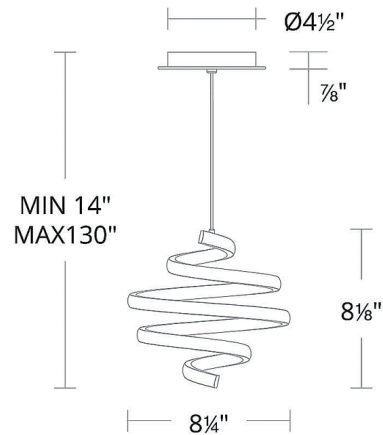

Lightology

lightology.com
866-954-4489
04-25-26

Project: _____
Company: _____
Location: _____ Fixture Type: _____
SPEC #: **WAC1313839**
Approved On: _____ Approved By: _____

Whirl Pendant By WAC Lighting

Description

The Whirl Pendant features a spiraling LED strip backed by a black metal frame to provide crisp, clean illumination and a striking visual accent. Dimmable with ELV (100-10%) or TRIAC dimmers (100-5%).

Shown in black

Specifications

COLOR	N/A
BODY FINISH	Black
WATTAGE	21W
DIMMER	Low Voltage Electronic
DIMENSIONS	8.25"W x 8.12"H
INTEGRATED LED MODULE	1 x LED/21W/120-277V LED

Technical Information

LAMP LIFE	50000 hours
COLOR RENDERING	90 CRI
LAMP COLOR	2700K
LUMENS/WATT	48.90
LUMINOUS FLUX	1027 lumens