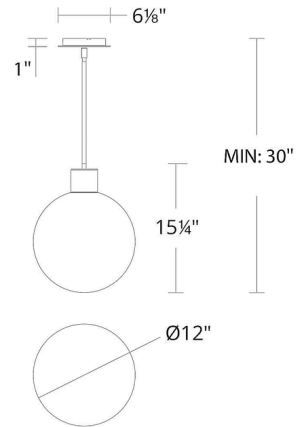

Description

The Gaze Pendant will bring a room to life with its half-frosted, half-clear glass globe creating a combination of bright and diffused light. The pendant's sleek, streamlined style will complement a wide variety of decor styles. Dimmable with ELV (100-10%) or TRIAC (100-5%) dimmers. May be mounted on a sloped ceiling.

Shown in black / frost / clear

Specifications

COLOR Frost / Clear
BODY FINISH Black
WATTAGE 12W
DIMMER Low Voltage Electronic
DIMENSIONS 12"W x 15.25"H
INTEGRATED LED MODULE 1 x LED/12W/120-277V LED

Technical Information

LAMP LIFE 50000 hours
COLOR RENDERING 90 CRI
LAMP COLOR 2700K
LUMENS/WATT 40.42
LUMINOUS FLUX 485 lumens

CLICK TO VIEW PRODUCT

Notes: