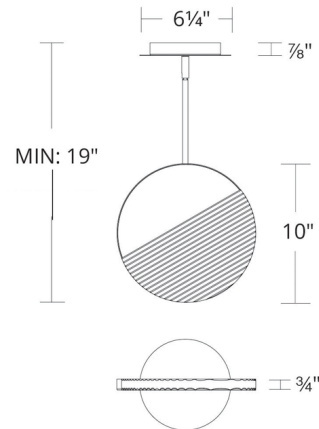

### Specifications

COLOR . . . . . Clear  
BODY FINISH . . . . . Aged Brass  
WATTAGE . . . . . 11W  
DIMMER . . . . . Low Voltage Electronic  
DIMENSIONS . . . . . 10"W x 10"H x 0.75"D  
INTEGRATED LED MODULE . . . . . 1 x LED/11W/120V LED

### Technical Information

LAMP LIFE . . . . . 50000 hours  
COLOR RENDERING . . . . . 90 CRI  
LAMP COLOR . . . . . 2700K  
LUMENS/WATT . . . . . 48.36  
LUMINOUS FLUX . . . . . 532 lumens

Shown in aged brass / clear