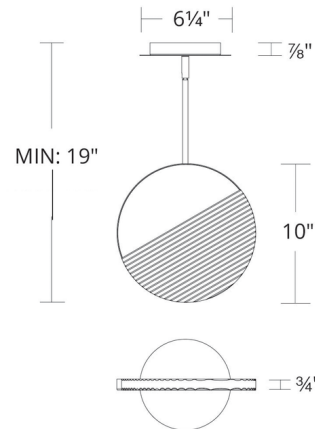

### Specifications

COLOR . . . . . Clear  
BODY FINISH . . . . . Aged Brass  
WATTAGE . . . . . 11W  
DIMMER . . . . . Low Voltage Electronic  
DIMENSIONS . . . . . 10"W x 10"H x 0.75"D  
INTEGRATED LED MODULE . . . . . 1 x LED/11W/120V LED

### Technical Information

LAMP LIFE . . . . . 50000 hours  
COLOR RENDERING . . . . . 90 CRI  
LAMP COLOR . . . . . 2700K  
LUMENS/WATT . . . . . 48.36  
LUMINOUS FLUX . . . . . 532 lumens

Shown in aged brass / clear