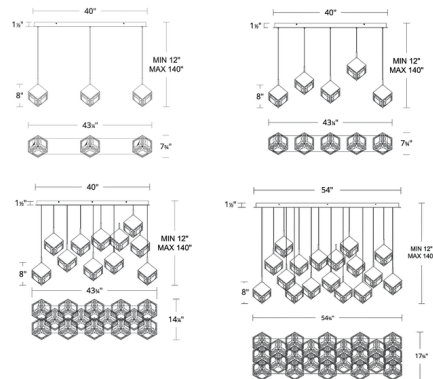

CLICK TO VIEW PRODUCT

Notes: