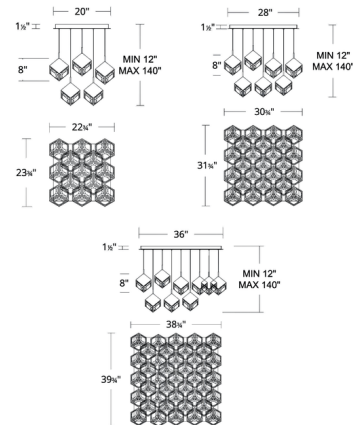

CLICK TO VIEW PRODUCT

Notes: