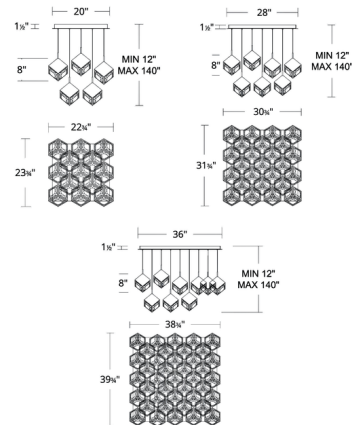

CLICK TO VIEW PRODUCT

Notes: