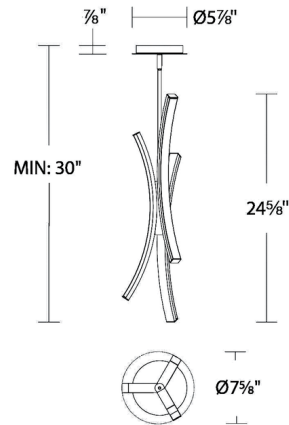

Description

The Tusk Pendant features a trio of curved LED strips gathered together in a narrow cluster. Tusk's refined modern silhouette will create a strong visual focal point. Dimmable with ELV (100-10%) or TRIAC (100-5%) dimmers.

Specifications

COLOR	N/A
BODY FINISH	Brushed Nickel
WATTAGE	45W
DIMMER	Low Voltage Electronic
DIMENSIONS	7.87"W x 24.62"H
INTEGRATED LED MODULE	3 x LED/15W/120-277V LED

Technical Information

LAMP LIFE	50000 hours
COLOR RENDERING	90 CRI
LAMP COLOR	2700K
LUMENS/WATT	48.00
LUMINOUS FLUX	720 lumens

Shown in brushed nickel

CLICK TO VIEW PRODUCT

Notes: