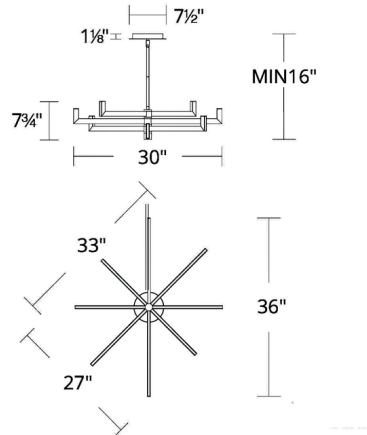

Shown in black / white