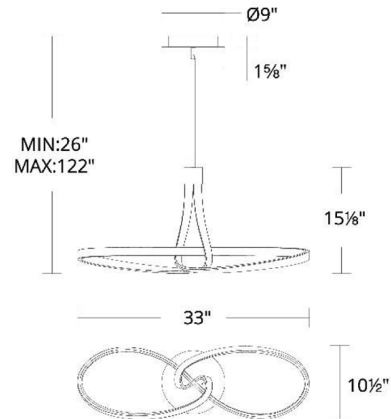

Specifications

COLOR	N/A
BODY FINISH	Chrome
WATTAGE	35W
DIMMER	Low Voltage Electronic
DIMENSIONS	33"W x 15.12"H x 10.5"D
INTEGRATED LED MODULE	1 x LED/35W/120-277V LED

Technical Information

LAMP LIFE	50000 hours
COLOR RENDERING	90 CRI
LAMP COLOR	3000K
LUMENS/WATT	66.43
LUMINOUS FLUX	2325 lumens

Shown in chrome

CLICK TO VIEW PRODUCT

Notes: