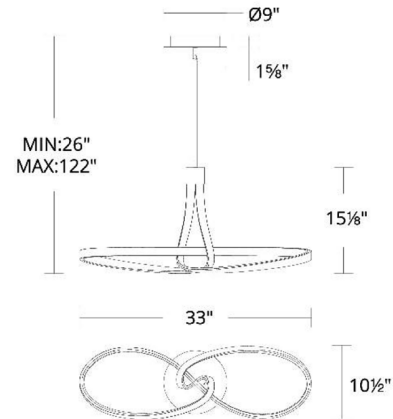

Description

The Mobius Pendant features an LED strip that gracefully loops back around itself in a free-flowing form. The LED is shielded by a white silicone diffuser to create pleasant ambient light and reduce glare. As each fixture is formed by hand, slight variations are to be expected. Dimmable with ELV (100-10%) or TRIAC (100-5%) dimmers.

Shown in chrome

Specifications

COLOR	N/A
BODY FINISH	Chrome
WATTAGE	35W
DIMMER	Low Voltage Electronic
DIMENSIONS	33"W x 15.12"H x 10.5"D
INTEGRATED LED MODULE	1 x LED/35W/120-277V LED

Technical Information

LAMP LIFE	50000 hours
COLOR RENDERING	90 CRI
LAMP COLOR	3000K
LUMENS/WATT	66.43
LUMINOUS FLUX	2325 lumens

CLICK TO VIEW PRODUCT

Notes: