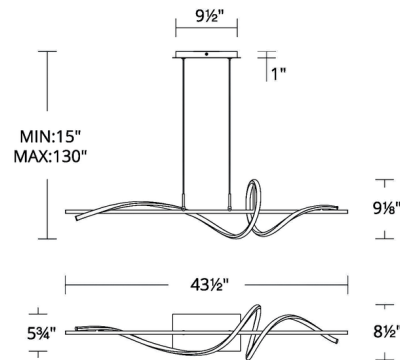

Description

The Corkscrew Linear Pendant features a linear bar playfully encircled by a twisting LED strip. Corkscrew's looped structure casts ambient light in all directions while providing a stylish visual focal point. Corkscrew includes a color-select switch which allows user to field select between 2700K, 3000K, 3500K and 4000K color temperature options. Pre-select color temperature and field adjust. Dimmable with ELV (100-10%) or TRIAC (100-5%) dimmers.

Specifications

COLOR	White
BODY FINISH	Black
WATTAGE	38W
DIMMER	Low Voltage Electronic
DIMENSIONS	43.5"L x 8.5"W x 9.12"H
INTEGRATED LED MODULE	1 x LED/38W/120-277V LED

Technical Information

LAMP LIFE	50000 hours
COLOR RENDERING	90 CRI
LAMP COLOR	2700K
LUMENS/WATT	46.97
LUMINOUS FLUX	1785 lumens

Shown in black / white

CLICK TO VIEW PRODUCT

Notes: