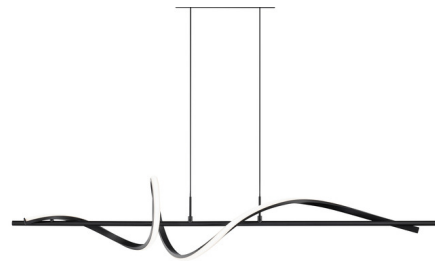

Description

The Corkscrew Linear Pendant features a linear bar playfully encircled by a twisting LED strip. Corkscrew's looped structure casts ambient light in all directions while providing a stylish visual focal point. Corkscrew includes a color-select switch which allows user to field select between 2700K, 3000K, 3500K and 4000K color temperature options. Pre-select color temperature and field adjust. Dimmable with ELV (100-10%) or TRIAC (100-5%) dimmers.

Specifications

COLOR	White
BODY FINISH	Black
WATTAGE	38W
DIMMER	Low Voltage Electronic
DIMENSIONS	43.5"L x 8.5"W x 9.12"H
INTEGRATED LED MODULE	1 x LED/38W/120-277V LED

Technical Information

LAMP LIFE	50000 hours
COLOR RENDERING	90 CRI
LAMP COLOR	2700K
LUMENS/WATT	46.97
LUMINOUS FLUX	1785 lumens