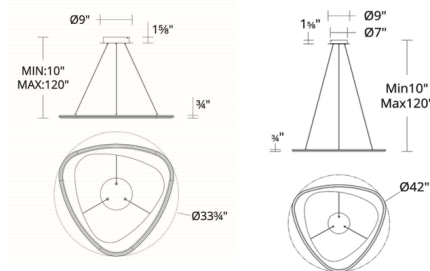

### Specifications

COLOR	White
BODY FINISH	Black Chrome
WATTAGE	38W
DIMMER	Low Voltage Electronic
DIMENSIONS	33.75"W x 0.75"H
INTEGRATED LED MODULE	1 x LED/38W/120-277V LED