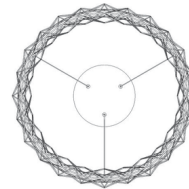

Lightology

lightology.com
866-954-4489
04-23-26

Project: _____
Company: _____
Location: _____ Fixture Type: _____
SPEC #: **WAC1313912**
Approved On: _____ Approved By: _____

Lacey Ring Pendant By WAC Lighting

Description

The Lacey Ring Pendant takes its name from the intricate metalwork around its bottom edge, reminiscent of lace fringe. The intersecting metal in gold finish provides a delicate contrast to the pendant's circular frame. A polycarbonate diffuser reduces glare from the integrated LED to provide soft, downward illumination. Dimmable with ELV (100% to 10%), 0-10V (100% to 5%), and TRIAC (100% to 5%) dimmers.

Specifications

COLOR	Black / Gold
BODY FINISH	Black
WATTAGE	54W
DIMMER	Low Voltage Electronic
DIMENSIONS	27.12"W x 4.5"H
INTEGRATED LED MODULE	1 x LED/54W/120-277V LED

Technical Information

LAMP LIFE	50000 hours
COLOR RENDERING	90 CRI
LAMP COLOR	3000K
LUMENS/WATT	29.56
LUMINOUS FLUX	1596 lumens

Shown in black / black / gold

CLICK TO VIEW PRODUCT

Notes: