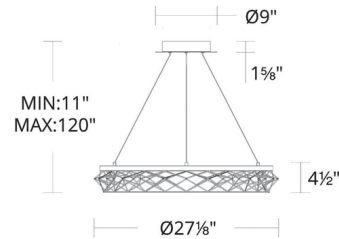

Shown in black / black / gold