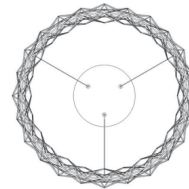

Lightology

lightology.com
866-954-4489
04-24-26

Project: _____

Company: _____

Location: _____ Fixture Type: _____

SPEC #: **WAC1313912**

Approved On: _____ Approved By: _____

Lacey Ring Pendant By WAC Lighting

Description

The Lacey Ring Pendant takes its name from the intricate metalwork around its bottom edge, reminiscent of lace fringe. The intersecting metal in gold finish provides a delicate contrast to the pendant's circular frame. A polycarbonate diffuser reduces glare from the integrated LED to provide soft, downward illumination. Dimmable with ELV (100% to 10%), 0-10V (100% to 5%), and TRIAC (100% to 5%) dimmers.

Specifications

COLOR . . . . . Black / Gold
BODY FINISH . . . . . Black
WATTAGE 54W
DIMMER . . . . . Low Voltage Electronic
DIMENSIONS . . . . . 27.12"W x 4.5"H
INTEGRATED LED MODULE . . . . . 1 x LED/54W/120-277V LED

Technical Information

LAMP LIFE . . . . . 50000 hours
COLOR RENDERING . . . . . 90 CRI
LAMP COLOR 3000K
LUMENS/WATT 29.56
LUMINOUS FLUX . . . . . 1596 lumens

Shown in black / black / gold

CLICK TO VIEW PRODUCT

Notes: