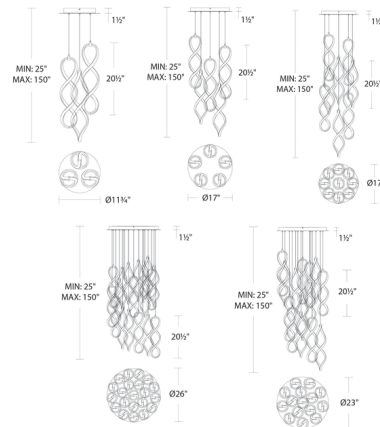

### Description

The Interlace Round Multi Light Pendant features a mesmerizing array of helical pendants, with LED light glowing through silicone frosted diffusers all along their twisting lines to provide omni-directional illumination. Suspended on powered low-profile aircraft cables, they appear to float elegantly in space and offers a modern elegant air for your space. Dimmable with ELV (100-10%), 0-10V (100%-5%), or TRIAC (100-5%) dimmers. A CCT-select switch in the canopy allows the color temperature to be set to 2700/3000/3500/4000K at the time of installation.

### Specifications

COLOR	N/A
BODY FINISH	Black
WATTAGE	63W
DIMMER	Low Voltage Electronic
DIMENSIONS	11.75"W x 20.5"H
INTEGRATED LED MODULE	3 x LED/21W/120-277V LED

### Technical Information

LAMP LIFE	50000 hours
COLOR RENDERING	90 CRI
LAMP COLOR	CCT Select
LUMENS/WATT	138.19
LUMINOUS FLUX	2902 lumens

Shown in black

CLICK TO VIEW PRODUCT

Notes: