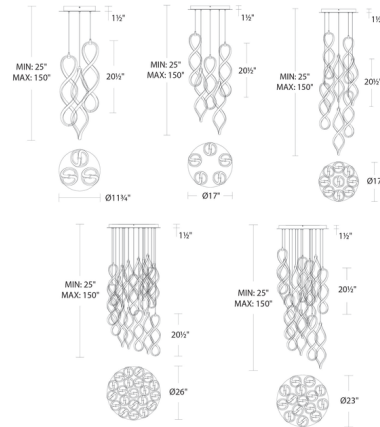

Description

The Interlace Round Multi Light Pendant features a mesmerizing array of helical pendants, with LED light glowing through silicone frosted diffusers all along their twisting lines to provide omni-directional illumination. Suspended on powered low-profile aircraft cables, they appear to float elegantly in space and offers a modern elegant air for your space. Dimmable with ELV (100-10%), 0-10V (100%-5%), or TRIAC (100-5%) dimmers. A CCT-select switch in the canopy allows the color temperature to be set to 2700/3000/3500/4000K at the time of installation.

Specifications

COLOR	N/A
BODY FINISH	Black
WATTAGE	63W
DIMMER	Low Voltage Electronic
DIMENSIONS	11.75"W x 20.5"H
INTEGRATED LED MODULE	3 x LED/21W/120-277V LED

Technical Information

LAMP LIFE	50000 hours
COLOR RENDERING	90 CRI
LAMP COLOR	CCT Select
LUMENS/WATT	138.19
LUMINOUS FLUX	2902 lumens

Shown in black

CLICK TO VIEW PRODUCT

Notes: