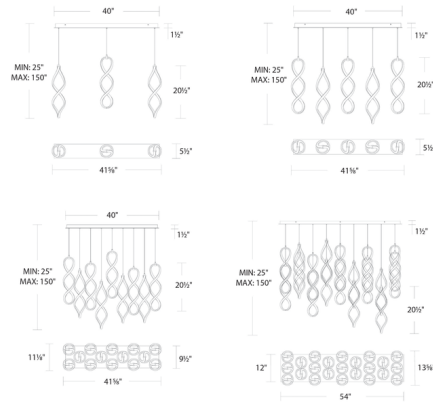

Description

The Interlace Linear Multi Light Pendant features a mesmerizing array of helical pendants, with LED light glowing through silicone frosted diffusers all along their twisting lines to provide omni-directional illumination. Suspended on powered low-profile aircraft cables, they appear to float elegantly in space and offers a modern elegant air for your space. Dimmable with ELV (100-10%), 0-10V (100%-5%), or TRIAC (100-5%) dimmers. A CCT-select switch in the canopy allows the color temperature to be set to 2700/3000/3500/4000K at the time of installation.

Specifications

COLOR	N/A
BODY FINISH	Black
WATTAGE	105W
DIMMER	Low Voltage Electronic
DIMENSIONS	41.62"L x 5.5"W x 20.5"H
INTEGRATED LED MODULE	5 x LED/21W/120-277V LED

Technical Information

LAMP LIFE	50000 hours
COLOR RENDERING	90 CRI
LAMP COLOR	CCT Select
LUMENS/WATT	230.33
LUMINOUS FLUX	4837 lumens

Shown in black

CLICK TO VIEW PRODUCT

Notes: