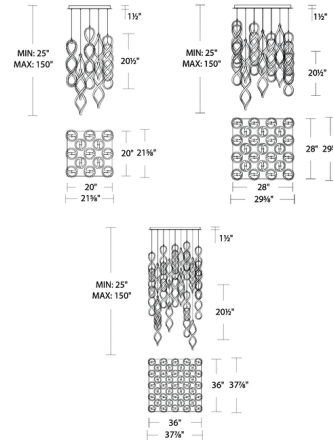

Description

The Interlace Square Multi Light Pendant features a mesmerizing array of helical pendants, with LED light glowing through silicone frosted diffusers all along their twisting lines to provide omni-directional illumination. Suspended on powered low-profile aircraft cables, they appear to float elegantly in space and offers a modern elegant air for your space. Dimmable with ELV (100-10%), 0-10V (100%-5%), or TRIAC (100-5%) dimmers. A CCT-select switch in the canopy allows the color temperature to be set to 2700/3000/3500/4000K at the time of installation.

Specifications

COLOR	N/A
BODY FINISH	Chrome
WATTAGE	273W
DIMMER	Low Voltage Electronic
DIMENSIONS	21.62"W x 20.5"H
INTEGRATED LED MODULE	13 x LED/21W/120-277V LED

Technical Information

LAMP LIFE	50000 hours
COLOR RENDERING	90 CRI
LAMP COLOR	4000K
LUMENS/WATT	598.90
LUMINOUS FLUX	12577 lumens

Shown in chrome

CLICK TO VIEW PRODUCT

Notes: