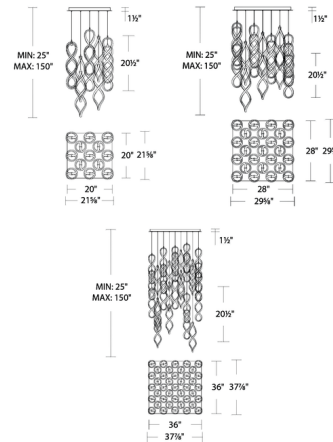

### Description

The Interlace Square Multi Light Pendant features a mesmerizing array of helical pendants, with LED light glowing through silicone frosted diffusers all along their twisting lines to provide omni-directional illumination. Suspended on powered low-profile aircraft cables, they appear to float elegantly in space and offers a modern elegant air for your space. Dimmable with ELV (100-10%), 0-10V (100%-5%), or TRIAC (100-5%) dimmers. A CCT-select switch in the canopy allows the color temperature to be set to 2700/3000/3500/4000K at the time of installation.

### Specifications

COLOR	N/A
BODY FINISH	Chrome
WATTAGE	273W
DIMMER	Low Voltage Electronic
DIMENSIONS	21.62"W x 20.5"H
INTEGRATED LED MODULE	13 x LED/21W/120-277V LED

### Technical Information

LAMP LIFE	50000 hours
COLOR RENDERING	90 CRI
LAMP COLOR	4000K
LUMENS/WATT	598.90
LUMINOUS FLUX	12577 lumens

Shown in chrome

CLICK TO VIEW PRODUCT

Notes: