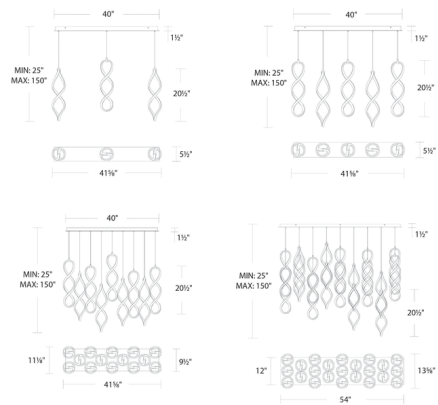

Shown in black

CLICK TO VIEW PRODUCT

Notes: