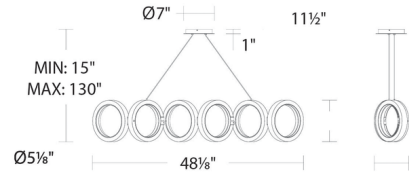

By WAC Lighting

Description

The Cabot Linear Pendant is composed of six illuminated rings linked together with hinges for a unique, foldable design. The length of the pendant can be easily be extended or contracted by unfolding or folding the rings. The interior of each ring is lined with an LED strip to provide softly diffused ambient lighting. Dimmable with ELV (100-10%) or TRIAC (100-5%) dimmers.

Shown in black

Specifications

COLOR	N/A
BODY FINISH	Black
WATTAGE	40W
DIMMER	Low Voltage Electronic
DIMENSIONS	48.12"L x 9.5"W x 9.5"H
INTEGRATED LED MODULE	1 x LED/40W/120V LED

Technical Information

LAMP LIFE	50000 hours
COLOR RENDERING	90 CRI
LAMP COLOR	2700K
LUMENS/WATT	22.53
LUMINOUS FLUX	901 lumens