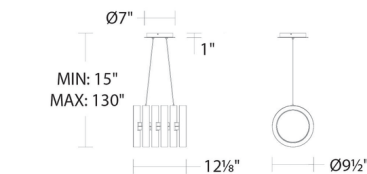

By WAC Lighting

Description

The Cabot Linear Pendant is composed of six illuminated rings linked together with hinges for a unique, foldable design. The length of the pendant can be easily be extended or contracted by unfolding or folding the rings. The interior of each ring is lined with an LED strip to provide softly diffused ambient lighting. Dimmable with ELV (100-10%) or TRIAC (100-5%) dimmers.

Shown in black

Specifications

COLOR	N/A
BODY FINISH	Black
WATTAGE	40W
DIMMER	Low Voltage Electronic
DIMENSIONS	48.12"L x 9.5"W x 9.5"H
INTEGRATED LED MODULE	1 x LED/40W/120V LED

Technical Information

LAMP LIFE	50000 hours
COLOR RENDERING	90 CRI
LAMP COLOR	2700K
LUMENS/WATT	22.53
LUMINOUS FLUX	901 lumens