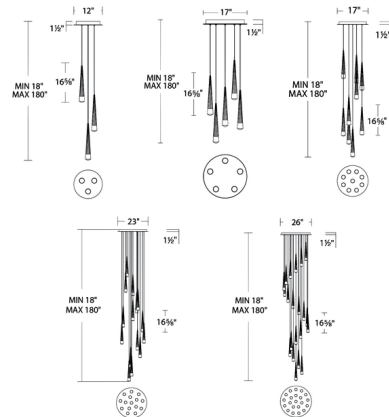

### Description

The Quill Round Multi Light Pendant offers a streamlined, conical silhouette that will make a dramatic statement in any interior. Each pendant's flared glass body is accented with V-shaped grooves to create a prismatic effect, while the staggered metal and glass elements add a sense of movement. An array of these pendants are suspended from a round canopy, making it a natural fit as a statement piece. A CCT-Select switch in the canopy allows the color temperature to be set to 2700/3000/3500/4000K prior to installation. Dimmable with ELV (100-10%) or TRIAC (100-5%) dimmers. Note: Due to the weight of the fixture, additional ceiling support is required.

### Specifications

COLOR . . . . . Clear  
 BODY FINISH . . . . . Chrome  
 WATTAGE . . . . . 120W  
 DIMMER . . . . . Low Voltage Electronic  
 DIMENSIONS . . . . . 23"W x 16.62"H  
 INTEGRATED LED MODULE . . . . . 15 x LED/8W/120-277V LED

### Technical Information

LAMP LIFE . . . . . 50000 hours  
 COLOR RENDERING . . . . . 90 CRI  
 LAMP COLOR . . . . . 4000K  
 LUMENS/WATT . . . . . 973.75  
 LUMINOUS FLUX . . . . . 7790 lumens

Shown in chrome / clear