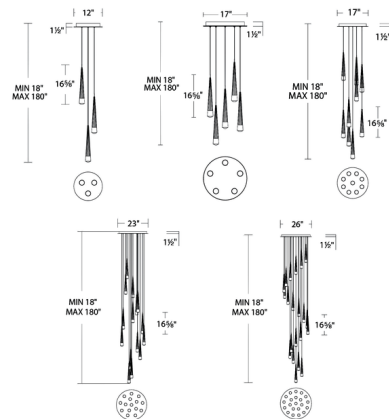

### Description

The Quill Round Multi Light Pendant offers a streamlined, conical silhouette that will make a dramatic statement in any interior. Each pendant's flared glass body is accented with V-shaped grooves to create a prismatic effect, while the staggered metal and glass elements add a sense of movement. An array of these pendants are suspended from a round canopy, making it a natural fit as a statement piece. A CCT-Select switch in the canopy allows the color temperature to be set to 2700/3000/3500/4000K prior to installation. Dimmable with ELV (100-10%) or TRIAC (100-5%) dimmers. Note: Due to the weight of the fixture, additional ceiling support is required.

### Specifications

COLOR . . . . . Clear  
 BODY FINISH . . . . . Chrome  
 WATTAGE . . . . . 120W  
 DIMMER . . . . . Low Voltage Electronic  
 DIMENSIONS . . . . . 23"W x 16.62"H  
 INTEGRATED LED MODULE . . . . . 15 x LED/8W/120-277V LED

### Technical Information

LAMP LIFE . . . . . 50000 hours  
 COLOR RENDERING . . . . . 90 CRI  
 LAMP COLOR . . . . . 4000K  
 LUMENS/WATT . . . . . 973.75  
 LUMINOUS FLUX . . . . . 7790 lumens

Shown in chrome / clear