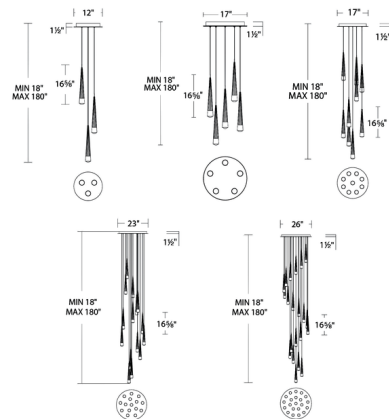

Description

The Quill Round Multi Light Pendant offers a streamlined, conical silhouette that will make a dramatic statement in any interior. Each pendant's flared glass body is accented with V-shaped grooves to create a prismatic effect, while the staggered metal and glass elements add a sense of movement. An array of these pendants are suspended from a round canopy, making it a natural fit as a statement piece. A CCT-Select switch in the canopy allows the color temperature to be set to 2700/3000/3500/4000K prior to installation. Dimmable with ELV (100-10%) or TRIAC (100-5%) dimmers. Note: Due to the weight of the fixture, additional ceiling support is required.

Specifications

COLOR Clear
 BODY FINISH Chrome
 WATTAGE 120W
 DIMMER Low Voltage Electronic
 DIMENSIONS 23"W x 16.62"H
 INTEGRATED LED MODULE 15 x LED/8W/120-277V LED

Technical Information

LAMP LIFE 50000 hours
 COLOR RENDERING 90 CRI
 LAMP COLOR 4000K
 LUMENS/WATT 973.75
 LUMINOUS FLUX 7790 lumens

Shown in chrome / clear

CLICK TO VIEW PRODUCT

Notes: