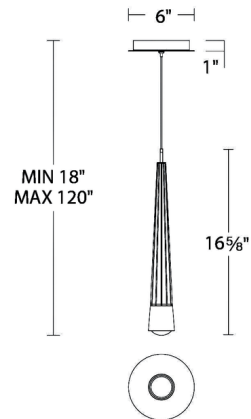

Lightology

lightology.com
866-954-4489
07-02-26

Project: _____

Company: _____

Location: _____ Fixture Type: _____

SPEC #: **WAC1313966**

Approved On: _____ Approved By: _____

Quill Pendant By WAC Lighting

Description

The Quill Pendant offers a streamlined, conical silhouette that will make a dramatic statement in any interior. The pendant's flared glass body is accented with V-shaped grooves to create a prismatic effect, while the staggered metal and glass elements add a sense of movement. Dimmable with ELV (100-10%) or TRIAC (100-5%) dimmers.

Specifications

COLOR . . . . . Clear
BODY FINISH . . . . . Aged Brass
WATTAGE 8W
DIMMER . . . . . Low Voltage Electronic
DIMENSIONS . . . . . 6"W x 16.62"H
INTEGRATED LED MODULE . . . . . 1 x LED/8W/120-277V LED

Technical Information

LAMP LIFE . . . . . 50000 hours
COLOR RENDERING . . . . . 90 CRI
LAMP COLOR 2700K
LUMENS/WATT 72.13
LUMINOUS FLUX . . . . . 577 lumens

Shown in aged brass / clear

CLICK TO VIEW PRODUCT

Notes: