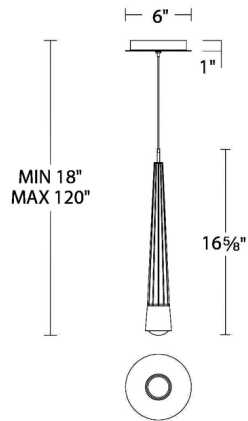

Description

The Quill Pendant offers a streamlined, conical silhouette that will make a dramatic statement in any interior. The pendant's flared glass body is accented with V-shaped grooves to create a prismatic effect, while the staggered metal and glass elements add a sense of movement. Dimmable with ELV (100-10%) or TRIAC (100-5%) dimmers.

Specifications

COLOR Clear
BODY FINISH Aged Brass
WATTAGE 8W
DIMMER Low Voltage Electronic
DIMENSIONS 6"W x 16.62"H
INTEGRATED LED MODULE 1 x LED/8W/120-277V LED

Technical Information

LAMP LIFE 50000 hours
COLOR RENDERING 90 CRI
LAMP COLOR 2700K
LUMENS/WATT 72.13
LUMINOUS FLUX 577 lumens

Notes:

Shown in aged brass / clear

CLICK TO VIEW PRODUCT