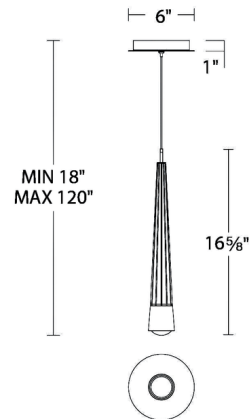

Lightology

lightology.com
866-954-4489
04-25-26

Project: _____

Company: _____

Location: _____ Fixture Type: _____

SPEC #: **WAC1313966**

Approved On: _____ Approved By: _____

Quill Pendant By WAC Lighting

Description

The Quill Pendant offers a streamlined, conical silhouette that will make a dramatic statement in any interior. The pendant's flared glass body is accented with V-shaped grooves to create a prismatic effect, while the staggered metal and glass elements add a sense of movement. Dimmable with ELV (100-10%) or TRIAC (100-5%) dimmers.

Specifications

COLOR . . . . . Clear
BODY FINISH . . . . . Aged Brass
WATTAGE 8W
DIMMER . . . . . Low Voltage Electronic
DIMENSIONS . . . . . 6"W x 16.62"H
INTEGRATED LED MODULE . . . . . 1 x LED/8W/120-277V LED

Technical Information

LAMP LIFE . . . . . 50000 hours
COLOR RENDERING . . . . . 90 CRI
LAMP COLOR 2700K
LUMENS/WATT 72.13
LUMINOUS FLUX . . . . . 577 lumens

Shown in aged brass / clear

CLICK TO VIEW PRODUCT

Notes: