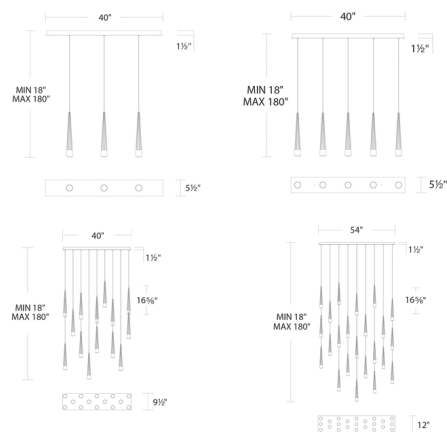

Shown in aged brass / clear