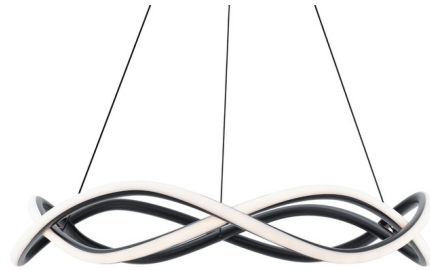

Lightology

lightology.com
866-954-4489
04-25-26

Project: _____

Company: _____

Location: _____ Fixture Type: _____

SPEC #: **WAC1313990**

Approved On: _____ Approved By: _____

Swerve Chandelier

By WAC Lighting

Description

The Swerve Chandelier features overlapping bands of LED strips elegantly twisted into a round ring. The silicone diffusers are backed by black metal to create a strong graphic expression. Dimmable with ELV (100-10%) or TRIAC (100-5%) dimmers.

Shown in black

Specifications

COLOR	N/A
BODY FINISH	Black
WATTAGE	20W
DIMMER	Low Voltage Electronic
DIMENSIONS	26"W x 5"H
INTEGRATED LED MODULE	1 x LED/20W/120-277V LED

Technical Information

LAMP LIFE	50000 hours
COLOR RENDERING	90 CRI
LAMP COLOR	2700K
LUMENS/WATT	63.00
LUMINOUS FLUX	1260 lumens