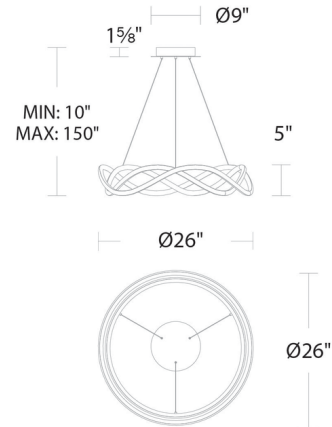

Shown in black

Specifications

COLOR	N/A
BODY FINISH	Black
WATTAGE	20W
DIMMER	Low Voltage Electronic
DIMENSIONS	26"W x 5"H
INTEGRATED LED MODULE	1 x LED/20W/120-277V LED

Technical Information

LAMP LIFE	50000 hours
COLOR RENDERING	90 CRI
LAMP COLOR	2700K
LUMENS/WATT	63.00
LUMINOUS FLUX	1260 lumens