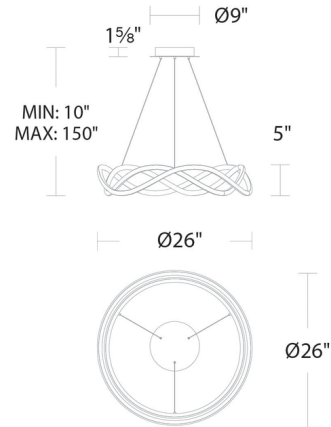

Shown in black

Specifications

| | |
|-----------------------|--------------------------|
| COLOR | N/A |
| BODY FINISH | Black |
| WATTAGE | 20W |
| DIMMER | Low Voltage Electronic |
| DIMENSIONS | 26"W x 5"H |
| INTEGRATED LED MODULE | 1 x LED/20W/120-277V LED |