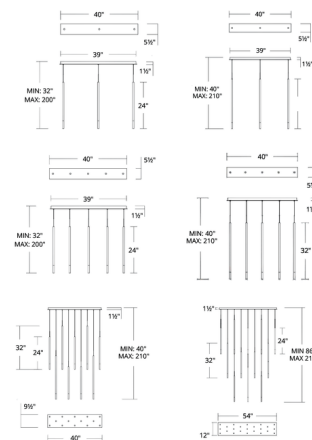

CLICK TO VIEW PRODUCT

Notes: