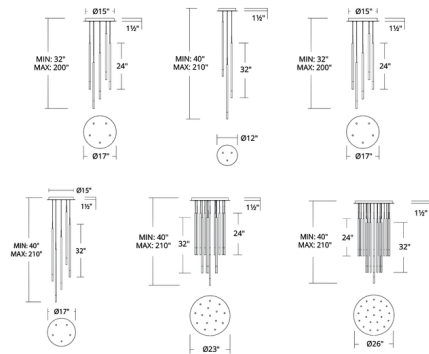

Description

The Viggo Round Multi Light Pendant features an array of ultra slim cylindrical pendants suspended from a circular canopy. The pendants are tipped with an etched acrylic diffuser to direct soft, ambient light downwards. A CCT-select switch in the canopy allows the color temperature to be set to 2700/3000/3500/4000K at the time of installation. Dimmable with ELV (100-10%) or TRIAC (100-5%) dimmers. Note: Due to the weight of the fixture, additional ceiling support is required. The 24 inch size is only available in 3 and 5 light configurations.

Specifications

COLOR White
 BODY FINISH Black
 WATTAGE 15W
 DIMMER Low Voltage Electronic
 DIMENSIONS 12"W x 24"H
 INTEGRATED LED MODULE 3 x LED/5W/120-277V LED

Technical Information

LAMP LIFE 50000 hours
 COLOR RENDERING 90 CRI
 LAMP COLOR CCT Select
 LUMENS/WATT 80.20
 LUMINOUS FLUX 401 lumens

Shown in black / white

CLICK TO VIEW PRODUCT

Notes: