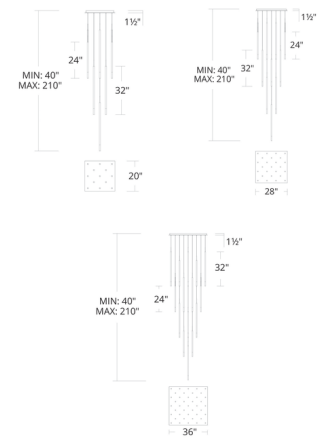

Shown in black / white