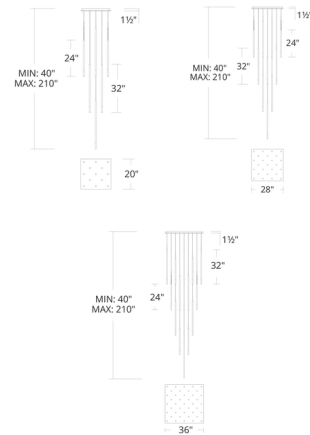

Shown in black / white