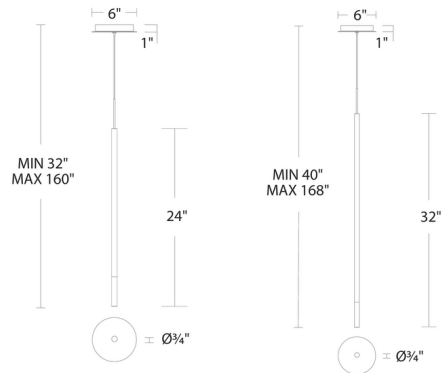

Specifications

COLOR White
 BODY FINISH Black
 WATTAGE 8W
 DIMMER Low Voltage Electronic
 DIMENSIONS 0.75"W x 24"H
 INTEGRATED LED MODULE 1 x LED/8W/120-277V LED

Technical Information

LAMP LIFE 50000 hours
 COLOR RENDERING 90 CRI
 LAMP COLOR 2700K
 LUMENS/WATT 36.38
 LUMINOUS FLUX 291 lumens

Notes:

Shown in black / white

CLICK TO VIEW PRODUCT