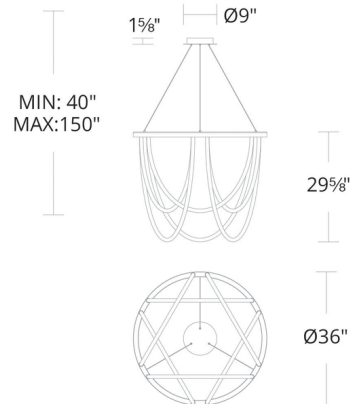

CLICK TO VIEW PRODUCT

Notes: