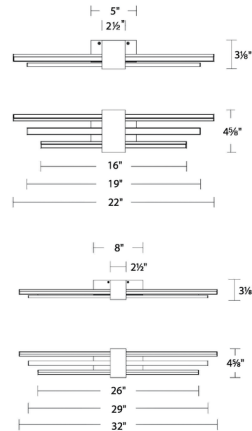

Shown in brushed nickel