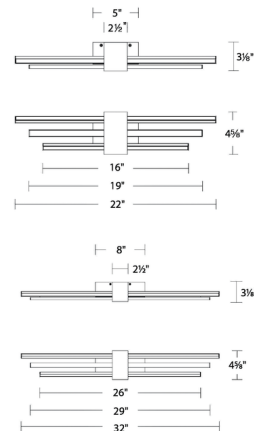

### Specifications

COLOR	N/A
BODY FINISH	Brushed Nickel
WATTAGE	11W
DIMMER	Low Voltage Electronic
DIMENSIONS	22"W x 4.62"H x 3.12"D
INTEGRATED LED MODULE	1 x LED/11W/120-277V LED