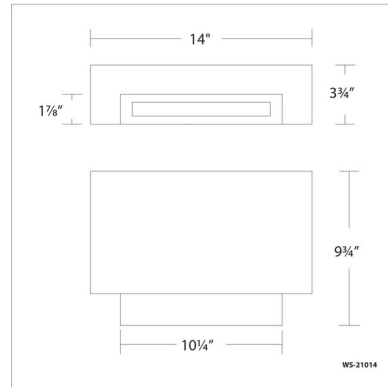

CLICK TO VIEW PRODUCT

Notes: