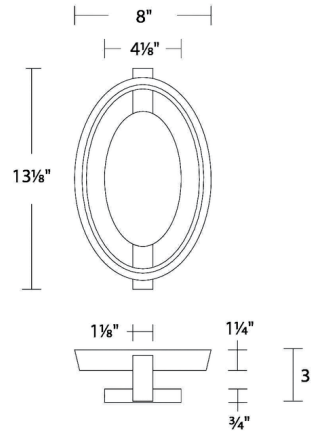

Shown in aged brass