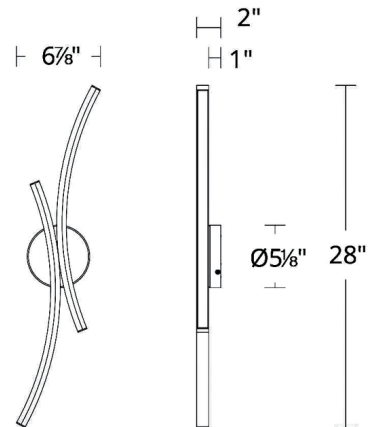

Description

The Tusk Wall Sconce features a pair of curved LED strips supported by a circular backplate for an elegant, minimalist design. Tusk's refined modern silhouette will create a strong visual focal point. Dimmable with ELV (100-10%) or TRIAC (100-5%) dimmers.

Specifications

COLOR	N/A
BODY FINISH	Black
WATTAGE	30W
DIMMER	Low Voltage Electronic
DIMENSIONS	6.87"W x 28"H x 2"D
INTEGRATED LED MODULE	2 x LED/15W/120-277V LED

Technical Information

PRODUCT DIMENSIONS	Backplate: 6.87" diameter
LAMP LIFE	50000 hours
COLOR RENDERING	90 CRI
LAMP COLOR	2700K
LUMENS/WATT	44.67
LUMINOUS FLUX	670 lumens

Shown in black

CLICK TO VIEW PRODUCT

Notes: