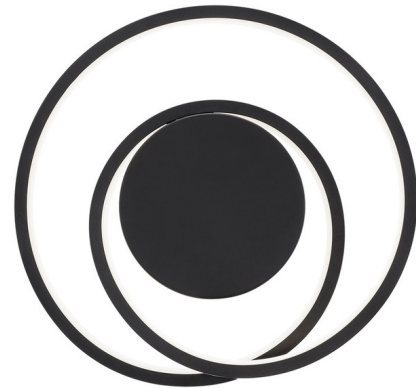

Lightology

lightology.com
866-954-4489
04-25-26

Project: _____

Company: _____

Location: _____ Fixture Type: _____

SPEC #: **WAC1314064**

Approved On: _____ Approved By: _____

Marques Wall Sconce By WAC Lighting

Description

The Marques Wall Sconce is a swirl of metal and light, bringing an artistic element into your space. LED light shines through a silicone diffuser and provides soft ambient illumination for bedrooms, offices, and entryways. Dimmable with ELV (100-10%) or TRIAC (100-5%) dimmers.

Specifications

COLOR N/A
BODY FINISH Black
WATTAGE 28W
DIMMER Low Voltage Electronic
DIMENSIONS 13"W x 12.62"H x 2.12"D
INTEGRATED LED MODULE 1 x LED/28W/120-277V LED

Technical Information

LAMP LIFE 50000 hours
COLOR RENDERING 90 CRI
LAMP COLOR 3000K
LUMENS/WATT 41.54
LUMINOUS FLUX 1163 lumens