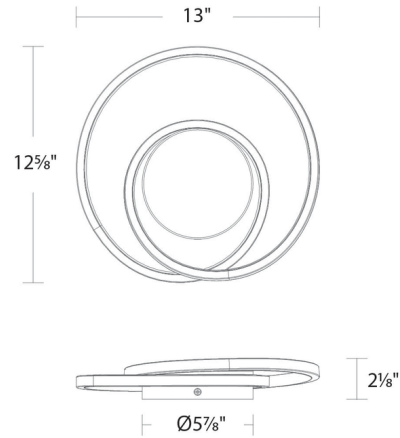

Specifications

COLOR N/A
BODY FINISH Black
WATTAGE 28W
DIMMER Low Voltage Electronic
DIMENSIONS 13"W x 12.62"H x 2.12"D
INTEGRATED LED MODULE 1 x LED/28W/120-277V LED

Technical Information

LAMP LIFE 50000 hours
COLOR RENDERING 90 CRI
LAMP COLOR 3000K
LUMENS/WATT 41.54
LUMINOUS FLUX 1163 lumens

Shown in black

CLICK TO VIEW PRODUCT

Notes: