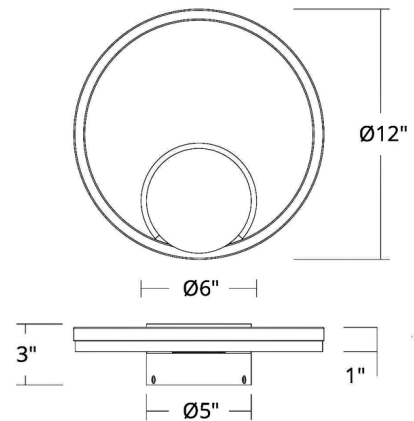

CLICK TO VIEW PRODUCT

Notes: