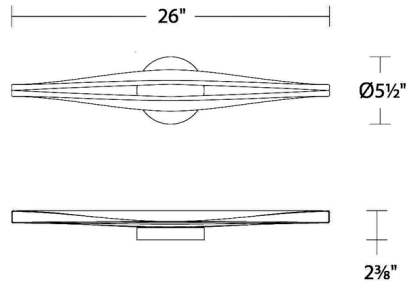

Lightology

lightology.com
866-954-4489
06-29-26

Project: _____

Company: _____

Location: _____ Fixture Type: _____

SPEC #: **WAC1314070**

Approved On: _____ Approved By: _____

Jagger Bathroom Vanity Light By WAC Lighting

Description

The silhouette of the Jagger Bathroom Vanity Light was inspired by the shape of lips to add a welcoming smile to any space. The tubular frame features a pair of curving silicone diffusers which cast soft light both upwards and downwards. Dimmable with ELV (100-10%) or TRIAC (100-5%) dimmers.

Specifications

COLOR . . . . . White
BODY FINISH . . . . . Black
WATTAGE 20W
DIMMER . . . . . Low Voltage Electronic
DIMENSIONS . . . . . 26"W x 5.5"H x 2.37"D
INTEGRATED LED MODULE . . . . . 1 x LED/20W/120-277V LED

Technical Information

PRODUCT DIMENSIONS . . . . . Backplate: 5.5" diameter
LAMP LIFE . . . . . 50000 hours
COLOR RENDERING . . . . . 90 CRI
LAMP COLOR 2700K
LUMENS/WATT 52.75
LUMINOUS FLUX . . . . . 1055 lumens

Shown in black / white

CLICK TO VIEW PRODUCT

Notes: