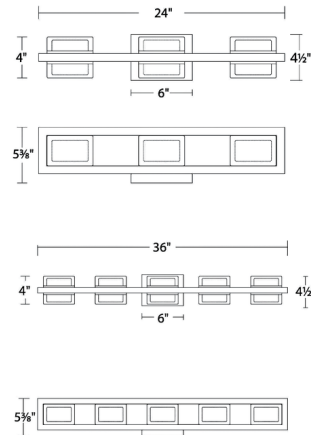

Lightology

lightology.com
866-954-4489
04-25-26

Project: _____

Company: _____

Location: _____ Fixture Type: _____

SPEC #: **WAC1314078**

Approved On: _____ Approved By: _____

Interlok Bathroom Vanity Light By WAC Lighting

Description

The Interlok Bathroom Vanity Light will make a luxurious statement in any bathroom with its thick, square glass diffusers. The fixture's elegant, streamlined frame draws attention to the glass blocks, which provide beautifully diffused illumination. Dimmable with ELV (100-10%) or TRIAC (100-5%) dimmers.

Specifications

COLOR . . . . . Clear
BODY FINISH . . . . . Brushed Nickel
WATTAGE 18W
DIMMER . . . . . Low Voltage Electronic
DIMENSIONS . . . . . 24"W x 4.5"H x 5.37"D
INTEGRATED LED MODULE . . . . . 3 x LED/6W/120-277V LED

Technical Information

PRODUCT DIMENSIONS . . . . . Backplate: 6"W x 6"H
LAMP LIFE . . . . . 50000 hours
COLOR RENDERING . . . . . 90 CRI
LAMP COLOR 2700K
LUMENS/WATT 233.00
LUMINOUS FLUX . . . . . 1398 lumens

Shown in brushed nickel / clear

CLICK TO VIEW PRODUCT

Notes: