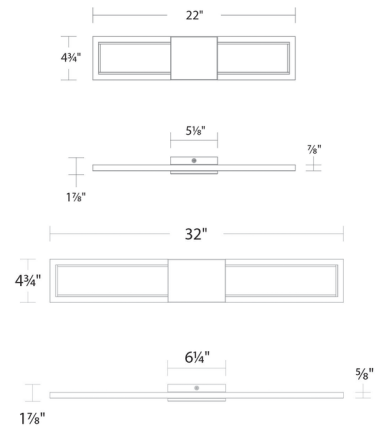

Lightology

lightology.com
866-954-4489
04-23-26

Project: _____

Company: _____

Location: _____ Fixture Type: _____

SPEC #: **WAC1314087**

Approved On: _____ Approved By: _____

Peekaboo Wall Sconce

By WAC Lighting

Description

The Peekaboo Wall Sconce features an open rectangular frame lined with an acrylic diffuser for an elegant and airy aesthetic. The center of the rectangle is adorned with a rectangular plate in metallic finish for an understated decorative element. Dimmable with ELV (100-10%) or TRIAC (100-5%) dimmers.

Specifications

COLOR . . . . . Black
BODY FINISH . . . . . Brushed Nickel
WATTAGE 20W
DIMMER . . . . . Low Voltage Electronic
DIMENSIONS . . . . . 22"W x 4.75"H x 1.87"D
INTEGRATED LED MODULE . . . . . 1 x LED/20W/120-277V LED

Technical Information

LAMP LIFE . . . . . 50000 hours
COLOR RENDERING . . . . . 90 CRI
LAMP COLOR 3000K
LUMENS/WATT 41.65
LUMINOUS FLUX . . . . . 833 lumens

Shown in brushed nickel / black

CLICK TO VIEW PRODUCT

Notes: