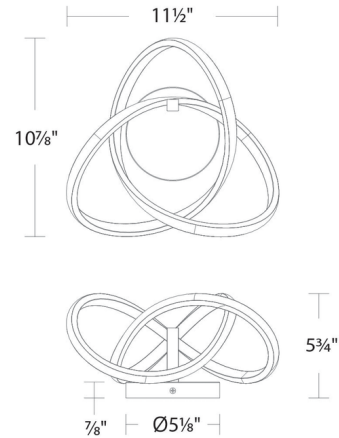

CLICK TO VIEW PRODUCT

Notes: