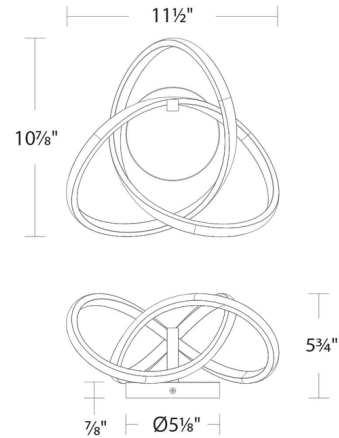

### Specifications

COLOR	White
BODY FINISH	Black
WATTAGE	28W
DIMMER	Low Voltage Electronic
DIMENSIONS	11.5"W x 10.87"H x 5.75"D
INTEGRATED LED MODULE	1 x LED/28W/120-277V LED

### Technical Information

PRODUCT DIMENSIONS	Backplate: 5.13" diameter
LAMP LIFE	50000 hours
COLOR RENDERING	90 CRI
LAMP COLOR	3000K
LUMENS/WATT	53.18
LUMINOUS FLUX	1489 lumens

Shown in black / white

CLICK TO VIEW PRODUCT