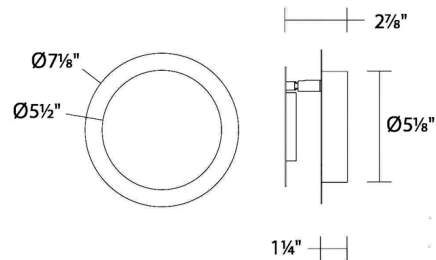

### Specifications

COLOR	N/A
BODY FINISH	Black
WATTAGE	8W
DIMMER	Low Voltage Electronic
DIMENSIONS	7.12"W x 7.12"H x 2.87"D
INTEGRATED LED MODULE	1 x LED/8W/120-277V LED

### Technical Information

PRODUCT DIMENSIONS	Backplate: 5.13" diameter
LAMP LIFE	50000 hours
COLOR RENDERING	.90 CRI
LAMP COLOR	2700K
LUMENS/WATT	55.75
LUMINOUS FLUX	446 lumens

Shown in black

CLICK TO VIEW PRODUCT