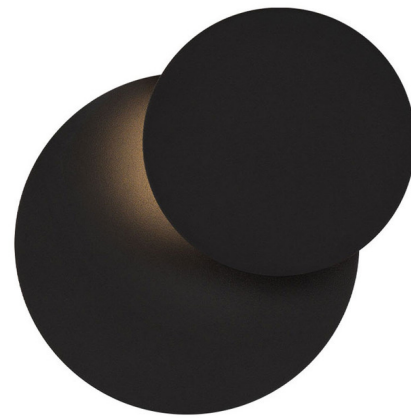

## Moonglow Wall Sconce By WAC Lighting

### Description

The Moonglow Wall Sconce will create an enchanting glow like the full moon illuminating the night sky. The integrated LED light source is located on the back of a rotating plate, which can be positioned to direct the light. Dimmable with ELV (100-10%) or TRIAC (100-5%) dimmers.

### Specifications

COLOR	N/A
BODY FINISH	Black
WATTAGE	8W
DIMMER	Low Voltage Electronic
DIMENSIONS	7.12"W x 7.12"H x 2.87"D
INTEGRATED LED MODULE	1 x LED/8W/120-277V LED

### Technical Information

PRODUCT DIMENSIONS	Backplate: 5.13" diameter
LAMP LIFE	50000 hours
COLOR RENDERING	.90 CRI
LAMP COLOR	2700K
LUMENS/WATT	55.75
LUMINOUS FLUX	446 lumens

Shown in black

CLICK TO VIEW PRODUCT