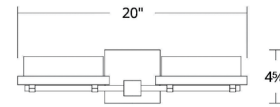

Specifications

COLOR White
 BODY FINISH Black / Aged Brass
 WATTAGE 17W
 DIMMER Low Voltage Electronic
 DIMENSIONS 20"W x 4.62"H x 2.25"D
 INTEGRATED LED MODULE 1 x LED/17W/120-277V LED

Technical Information

PRODUCT DIMENSIONS Backplate: 4.87"W x 4.62"H
 LAMP LIFE 50000 hours
 COLOR RENDERING 90 CRI
 LAMP COLOR 3000K
 LUMENS/WATT 59.82
 LUMINOUS FLUX 1017 lumens

Shown in black / aged brass / white

CLICK TO VIEW PRODUCT