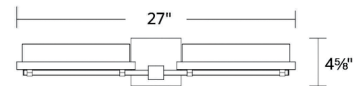

Specifications

COLOR White
 BODY FINISH Black / Aged Brass
 WATTAGE 17W
 DIMMER Low Voltage Electronic
 DIMENSIONS 20"W x 4.62"H x 2.25"D
 INTEGRATED LED MODULE 1 x LED/17W/120-277V LED

Technical Information

PRODUCT DIMENSIONS Backplate: 4.87"W x 4.62"H
 LAMP LIFE 50000 hours
 COLOR RENDERING 90 CRI
 LAMP COLOR 3000K
 LUMENS/WATT 59.82
 LUMINOUS FLUX 1017 lumens

Shown in black / aged brass / white

CLICK TO VIEW PRODUCT