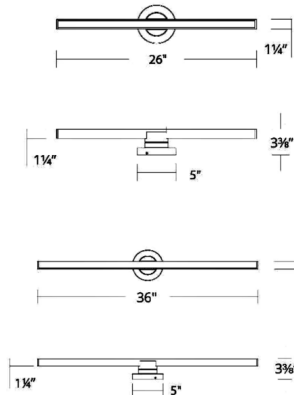

Lightology

lightology.com
866-954-4489
07-01-26

Project: _____

Company: _____

Location: _____ Fixture Type: _____

SPEC #: **WAC1314114**

Approved On: _____ Approved By: _____

Bastone Color-Select Bathroom Vanity Light By WAC Lighting

Description

The Bastone Bathroom Vanity Light offers a sharp visual style with its sleek, linear design. The slim frame is lined with a frosted acrylic diffuser to radiate light in all directions. Bastone includes a color-select switch which allows user to field select between 2700K, 3000K, 3500K and 4000K color temperature options. Select pre-set color temperature and field adjust. TRIAC and ELV dimming. Can be mounted on wall in all orientations.

Specifications

COLOR . . . . . White
BODY FINISH . . . . . Black
WATTAGE 23W
DIMMER . . . . . Low Voltage Electronic
DIMENSIONS . . . . . 26"W x 1.25"H x 3.37"D
INTEGRATED LED MODULE . . . . . 1 x LED/23W/120V LED

Technical Information

LAMP LIFE . . . . . 50000 hours
COLOR RENDERING . . . . . 90 CRI
LAMP COLOR . . . . . CCT Select
LUMENS/WATT 40.17
LUMINOUS FLUX . . . . . 924 lumens

Shown in black / white

CLICK TO VIEW PRODUCT

Notes: