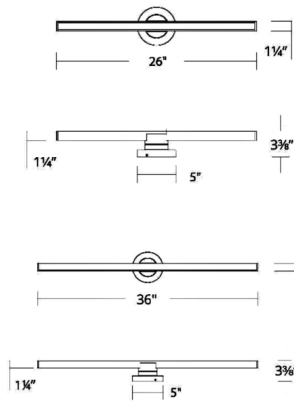

Lightology

lightology.com
866-954-4489
04-23-26

Project: _____

Company: _____

Location: _____ Fixture Type: _____

SPEC #: **WAC1314114**

Approved On: _____ Approved By: _____

Bastone Color-Select Bathroom Vanity Light By WAC Lighting

Description

The Bastone Bathroom Vanity Light offers a sharp visual style with its sleek, linear design. The slim frame is lined with a frosted acrylic diffuser to radiate light in all directions. Bastone includes a color-select switch which allows user to field select between 2700K, 3000K, 3500K and 4000K color temperature options. Select pre-set color temperature and field adjust. TRIAC and ELV dimming. Can be mounted on wall in all orientations.

Specifications

COLOR . . . . . White
BODY FINISH . . . . . Black
WATTAGE 23W
DIMMER . . . . . Low Voltage Electronic
DIMENSIONS . . . . . 26"W x 1.25"H x 3.37"D
INTEGRATED LED MODULE . . . . . 1 x LED/23W/120V LED

Technical Information

LAMP LIFE . . . . . 50000 hours
COLOR RENDERING . . . . . 90 CRI
LAMP COLOR 2700K
LUMENS/WATT 40.17
LUMINOUS FLUX . . . . . 924 lumens

Shown in black / white

CLICK TO VIEW PRODUCT

Notes: