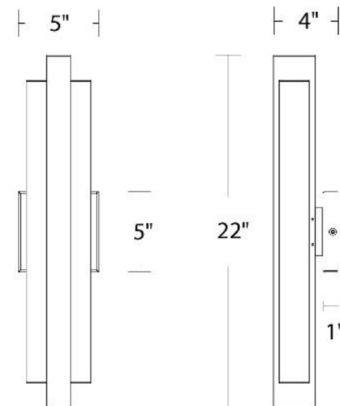

Description

The Arrow Outdoor Wall Sconce creates a dramatic display from a deceptively simple silhouette. Two overlapping rectangular portions are combined and supported by a square backplate. Light is directed both downwards and back towards the wall to create a sense of soaring, upward motion reminiscent of classic Art Deco lines. Dimmable with ELV (100-10%) or TRIAC (100-5%) dimmers.

Specifications

COLOR	N/A
BODY FINISH	Black
WATTAGE	28W
DIMMER	Low Voltage Electronic
DIMENSIONS	5"W x 22"H x 4"D
INTEGRATED LED MODULE	1 x LED/28W/120-277V LED

Technical Information

PRODUCT DIMENSIONS	Backplate: 5"W x 5"H
LAMP LIFE	50000 hours
COLOR RENDERING	90 CRI
LAMP COLOR	2700K
LUMENS/WATT	27.75
LUMINOUS FLUX	777 lumens

Shown in black

CLICK TO VIEW PRODUCT

Notes: