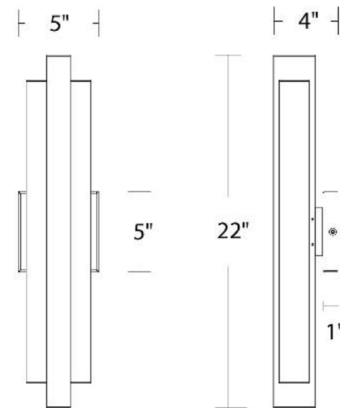

Lightology

lightology.com
866-954-4489
07-10-26

Project: _____

Company: _____

Location: _____ Fixture Type: _____

SPEC #: **WAC1314136**

Approved On: _____ Approved By: _____

Arrow Outdoor Wall Sconce By WAC Lighting

Description

The Arrow Outdoor Wall Sconce creates a dramatic display from a deceptively simple silhouette. Two overlapping rectangular portions are combined and supported by a square backplate. Light is directed both downwards and back towards the wall to create a sense of soaring, upward motion reminiscent of classic Art Deco lines. Dimmable with ELV (100-10%) or TRIAC (100-5%) dimmers.

Specifications

COLOR	N/A
BODY FINISH	Black
WATTAGE	28W
DIMMER	Low Voltage Electronic
DIMENSIONS	5"W x 22"H x 4"D
INTEGRATED LED MODULE	1 x LED/28W/120-277V LED

Technical Information

PRODUCT DIMENSIONS	Backplate: 5"W x 5"H
LAMP LIFE	50000 hours
COLOR RENDERING	90 CRI
LAMP COLOR	2700K
LUMENS/WATT	27.75
LUMINOUS FLUX	777 lumens

Shown in black

CLICK TO VIEW PRODUCT

Notes: