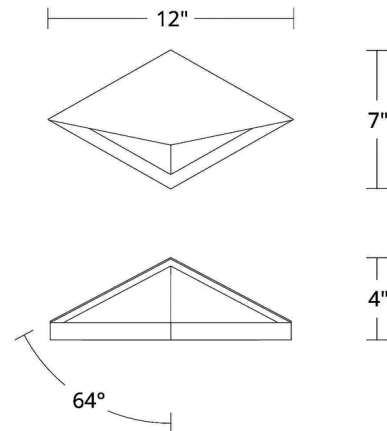

Description

The Pique Outdoor Wall Sconce features a sharply angled silhouette for a bold, modern look. A triangular acrylic diffuser peeks out from the slanted cover to provide diffused illumination. Dimmable with ELV (100-10%) or TRIAC (100-5%) dimmers.

Shown in black / white

Specifications

COLOR	White
BODY FINISH	Black
WATTAGE	12W
DIMMER	Low Voltage Electronic
DIMENSIONS	12"W x 7"H x 4"D
INTEGRATED LED MODULE	1 x LED/12W/120-277V LED

Technical Information